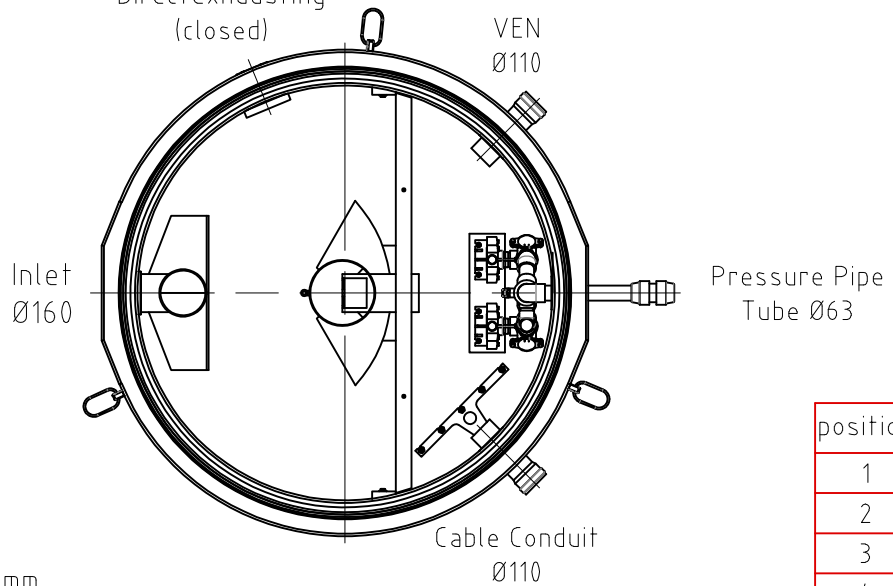

optional:  
 Directexhausting  
 (closed)

position	article no.
1	723256
2	727782
3	418101
4	1204654

all dimensions are in mm

Lipulift-C 7/ 1400

Date	Name	Article- Numbers:
Drawn 13.12.2019	tfenzel	Lipulift-C 7/ 1400
Upd.		723256_2