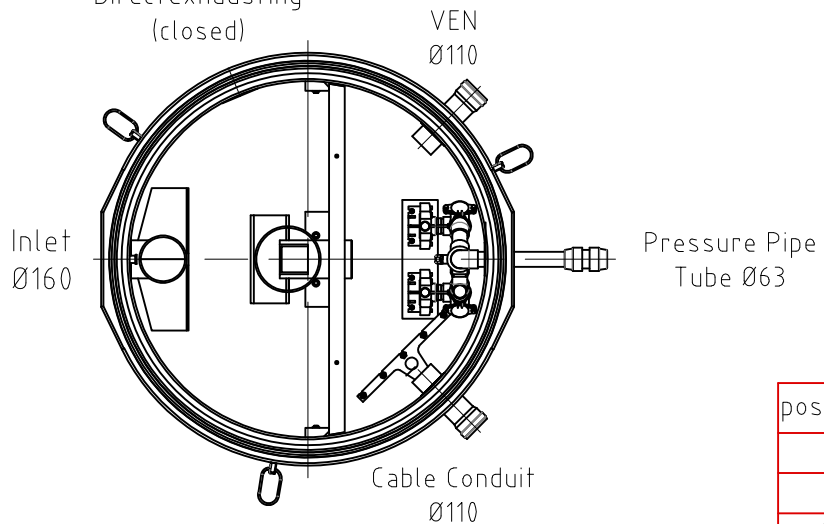

910-985  
 max. 5365

optional:  
 Directexhausting  
 (closed)

position	article no.
1	723252
2	727781
3	418101
4	1204654

all dimensions are in mm

Lipulift-C 4/ 800

Date	Name	Article- Numbers:
13.12.2019	tfenzel	Lipulift-C 4/ 800
Upd.		723252_2