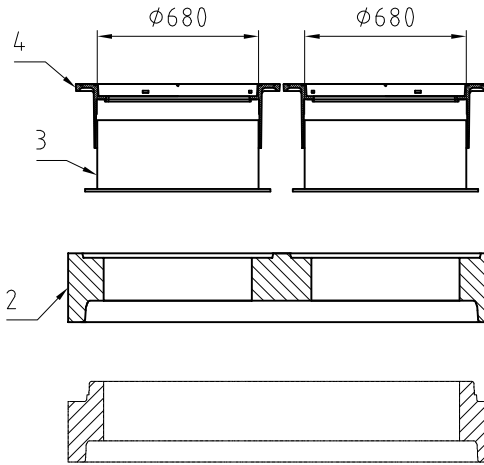

910-985  
 max. 5365

optional:  
 Directexhausting  
 (closed)

position	article no.
1	723252
2	727781
3	418101
4	1204654

all dimensions are in mm

Lipulift-C 4/ 800

Date	Name	Article- Numbers:
13.12.2019	tfenzel	Lipulift-C 4/ 800
Upd.		723252_2