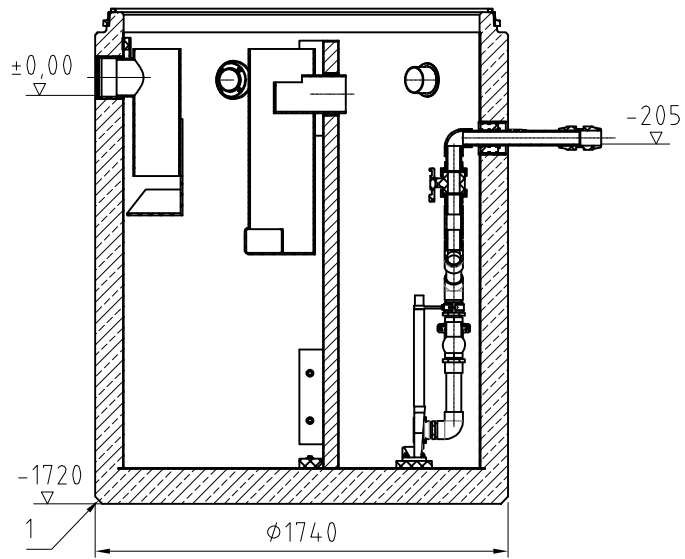

910-985  
 max. 5365

optional:  
 Directexhausting  
 (closed)

position	article no.
1	723252
2	727781
3	418101
4	1204654

all dimensions are in mm

Lipulift-C 4/ 800

Date	Name	Article- Numbers:
13.12.2019	tfenzel	Lipulift-C 4/ 800
Upd.		723252_2