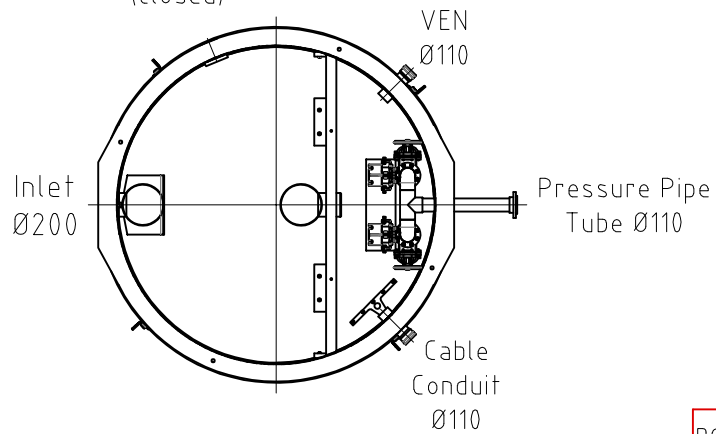

optional:
 Directexhausting
 (closed)

position	article no.
1	723259
2	727784
3	418301
4	1015461

all dimensions are in mm

Lipulift-C 10-20/ 4000

Date	Name
Drawn 13.12.2019	tfenzel
Upd.	

Article- Numbers:
 Lipulift-C 10-20/ 4000
 723259_2